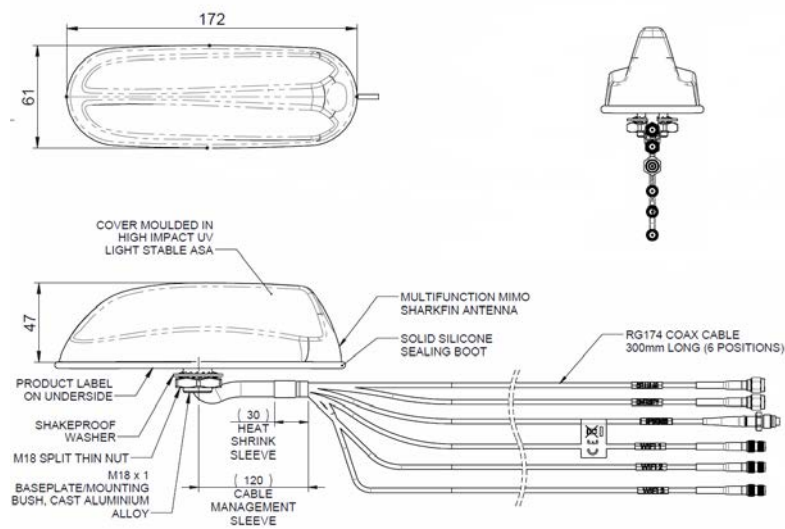

MECHANICAL DATA		
Dimensions	Height (including whip)	118mm (4.6")
	Height (excluding whip)	50mm (2.2")
	Length	170mm (6.77")
	Width	60mm (2.4")
Operating Temp	-40° / +80°C (-40° / 176°F)	
Material	ASA, EPDM, Aluminium Alloy	
Color	Black/White	
Ingress Protection	IP66	
Weight	1282g	
MOUNTING DATA		
Mounting Type	Bolt Mount	
Mounting Hole	19mm (3/4")	
CABLE DATA		
Cell / LTE Cables	Type	CS29
	Length	4m (13ft)
	Termination	SMA Plug
GPS Cable	Type	CS29
	Length	4m (13ft)
	Termination	SMA Plug
Wi-Fi Cables	Type	CS32
	Length	4m (13ft)
	Termination	RP-SMA Plug

TECHNICAL DRAWING

About Sierra Wireless

Sierra Wireless (NASDAQ: SWIR) (TSX: SW) is a world leading IoT solutions provider that combines devices, network services, and software to unlock value in the connected economy. Companies globally are adopting 4G, 5G, and LPWA solutions to improve operational efficiency, create better customer experiences, improve their business models, and create new revenue streams. Sierra Wireless works with its customers to develop the right industry-specific solution for their IoT deployments, whether this is an integrated solution to help connect edge devices to the cloud, a software/API service to manage processes with billions of connected assets, or a platform to extract real-time data to improve business decisions. With more than 25 years of cellular IoT experience, Sierra Wireless is the global partner customers trust to deliver them their next IoT solution.

For more information, visit www.sierrawireless.com.